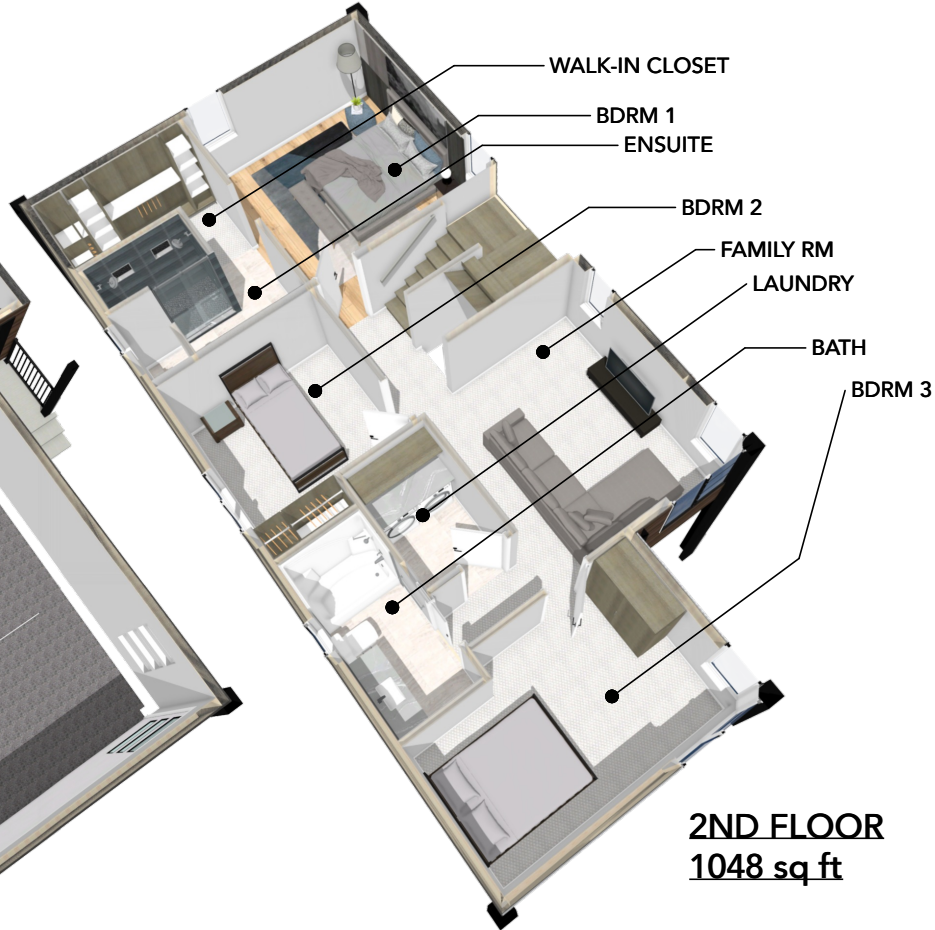

Features:

- Striking Modern Design
- Open Concept
- 9' ceilings
- Main Floor Office
- 72" Electric Fireplace
- Covered Deck
- Large Kitchen Island
- 2nd Floor Family Room
- Custom Ensuite
- 2 person Shower
- Large Walk-in closet
- 3rd Floor Private Roof Deck
- Exterior Lighting
- Optional Basement Suite

3RD FLOOR ROOF DECK

MAIN FLOOR
739 sq ft

2ND FLOOR
1048 sq ft