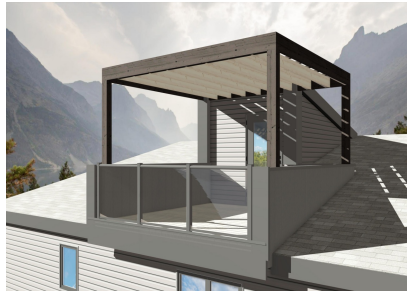

Features:

- Striking Modern Design
- Open Concept
- 9' ceilings
- Main Floor Office
- 72" Electric Fireplace
- Covered Deck
- Large Kitchen Island
- 2nd Floor Family Room
- Custom Ensuite
- 2 person Shower
- Large Walk-in closet
- 3rd Floor Private Roof Deck
- Exterior Lighting
- Optional Basement Suite

3RD FLOOR ROOF DECK

MAIN FLOOR
739 sq ft

2ND FLOOR
1048 sq ft