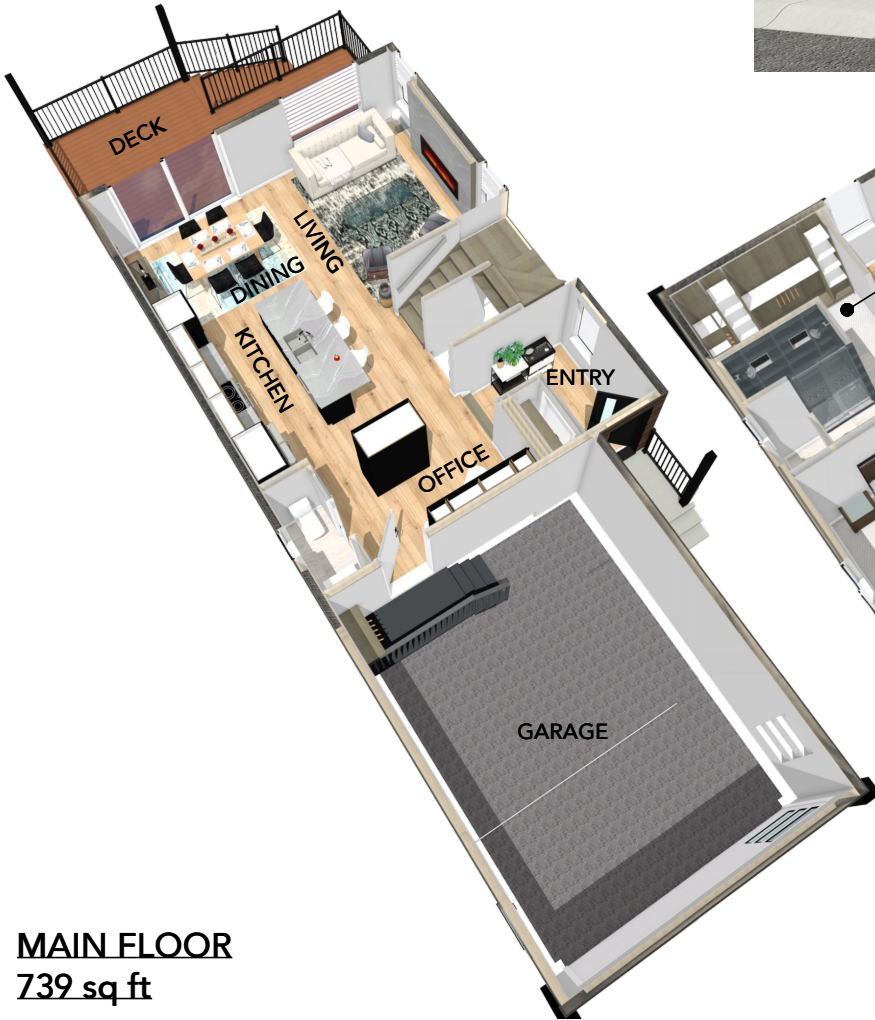

Features:

- Striking Modern Design
- Open Concept
- 9' ceilings
- Main Floor Office
- 72" Electric Fireplace
- Covered Deck
- Large Kitchen Island
- 2nd Floor Family Room
- Custom Ensuite
- 2 person Shower
- Large Walk-in closet
- 3rd Floor Private Roof Deck
- Exterior Lighting
- Optional Basement Suite

3RD FLOOR ROOF DECK

MAIN FLOOR
739 sq ft

2ND FLOOR
1048 sq ft